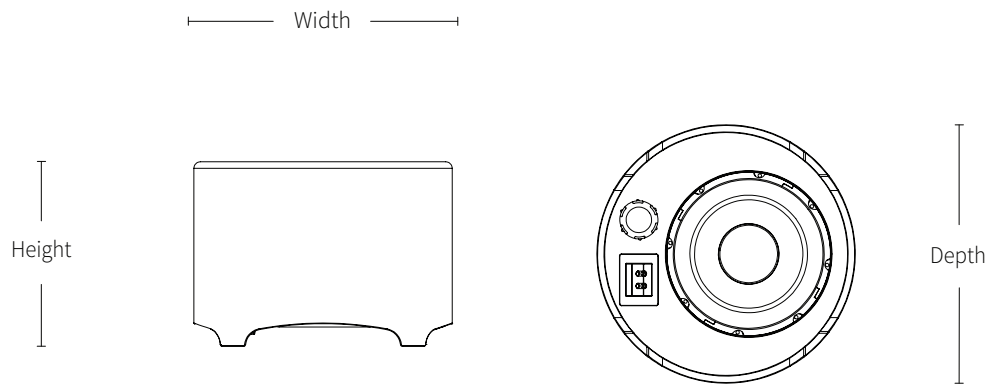

# Specifications

Model	OSUB10P
Part Number	OSUB10P1000
Woofer Cone	Polypropylene
Woofer Diameter	10" (254mm)
Frequency Response	35 Hz - 150 Hz
Impedance	8 ohm / 70 V
Dimensions	15.75 x 21.5 x 15.75" (400 x 543 x 400mm)